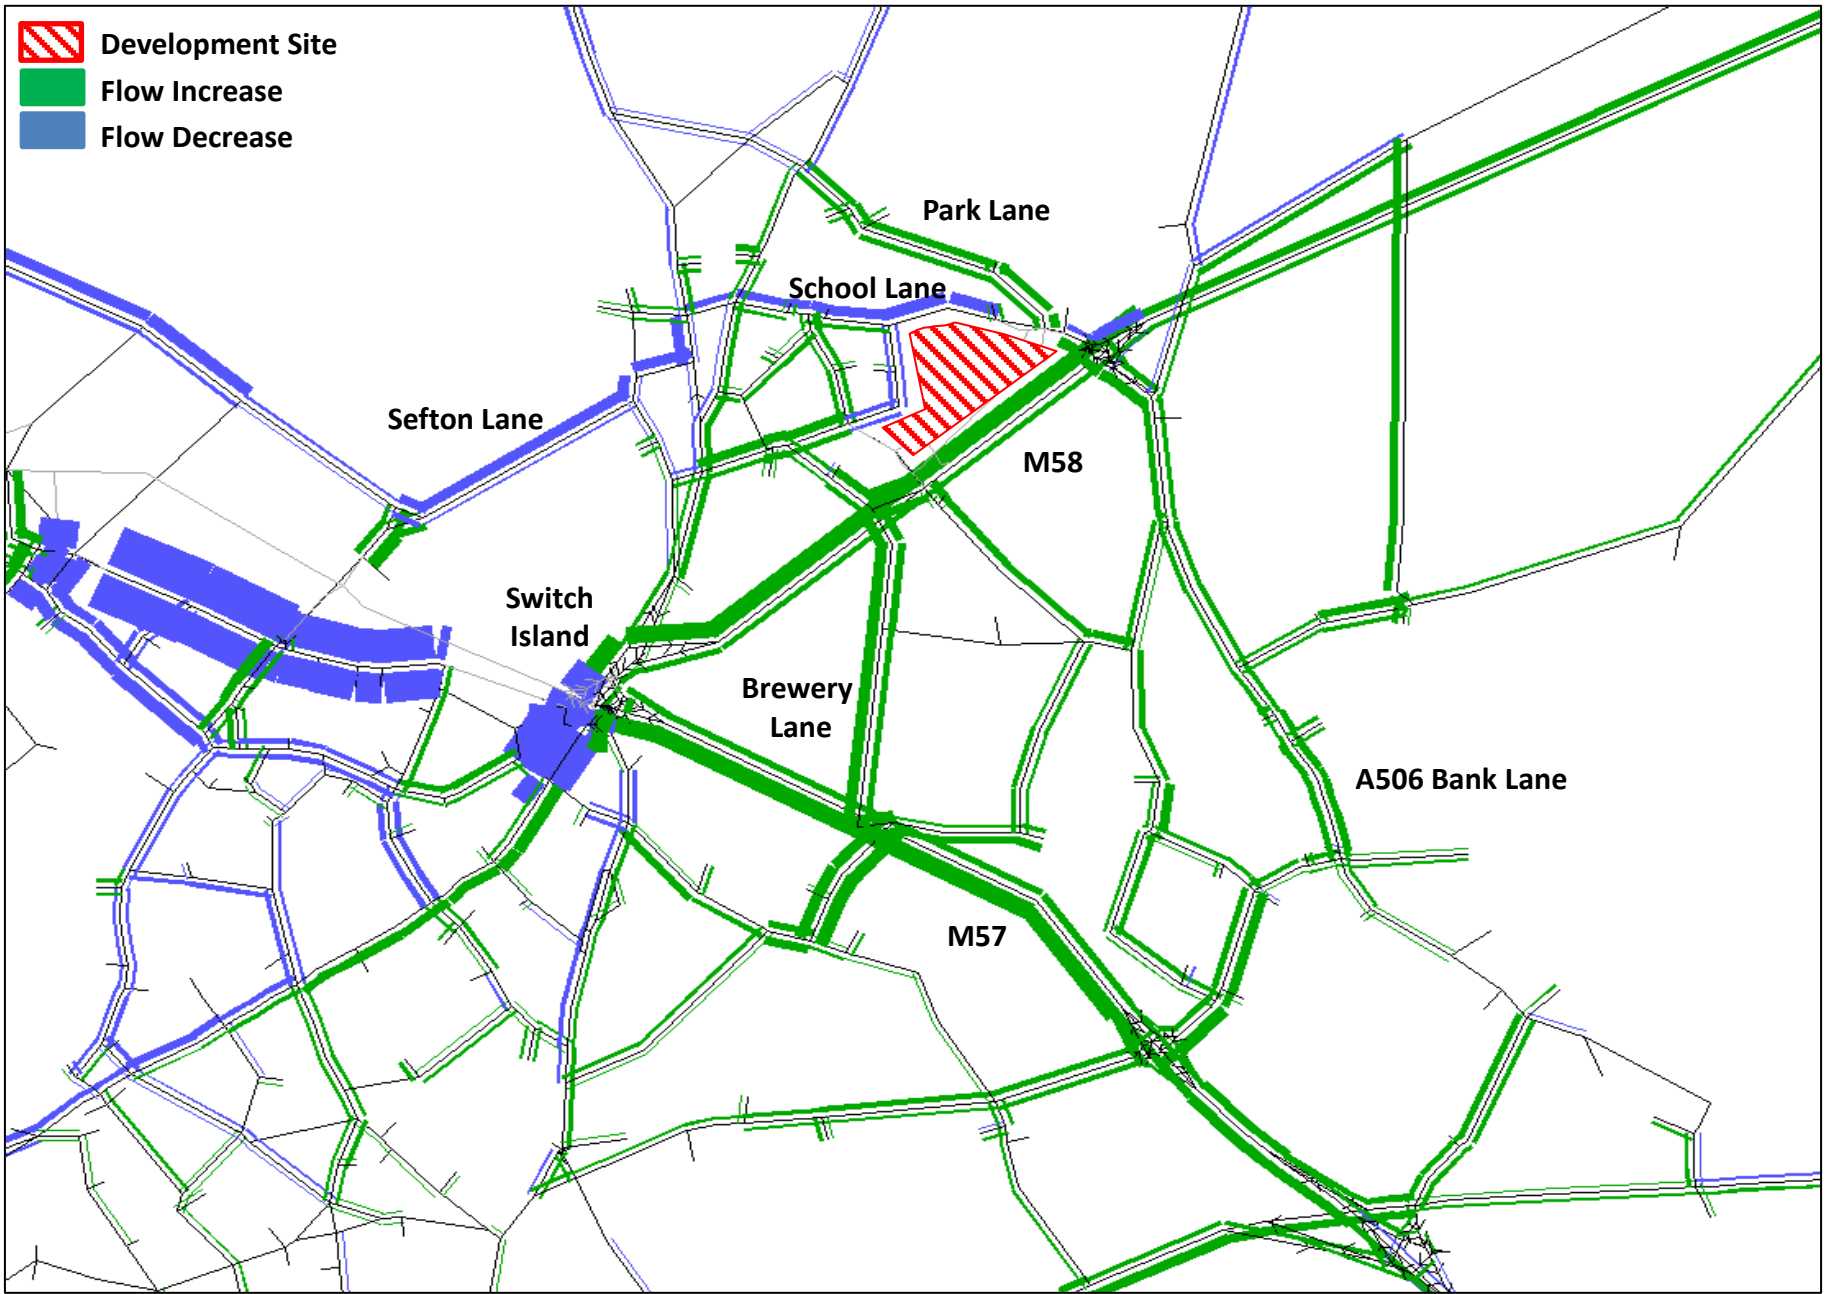

**Land East of Maghull**  
**AM Flow Comparisons – Do Something minus Base**

2034 Flow Comparison (AM): Do Something minus Base – Without Slips Including Spine

2034 Flow Comparison (AM): Do Something minus Base – Without Slips Including Spine – Site zoom

2034 Flow Comparison (AM): Do Something minus Base –Including Slips Including Spine

2034 Flow Comparison (AM): Do Something minus Base – Including Slips Including Spine – Site zoom

**Land East of Maghull**  
**PM Flow Comparisons – Do Something minus Base**