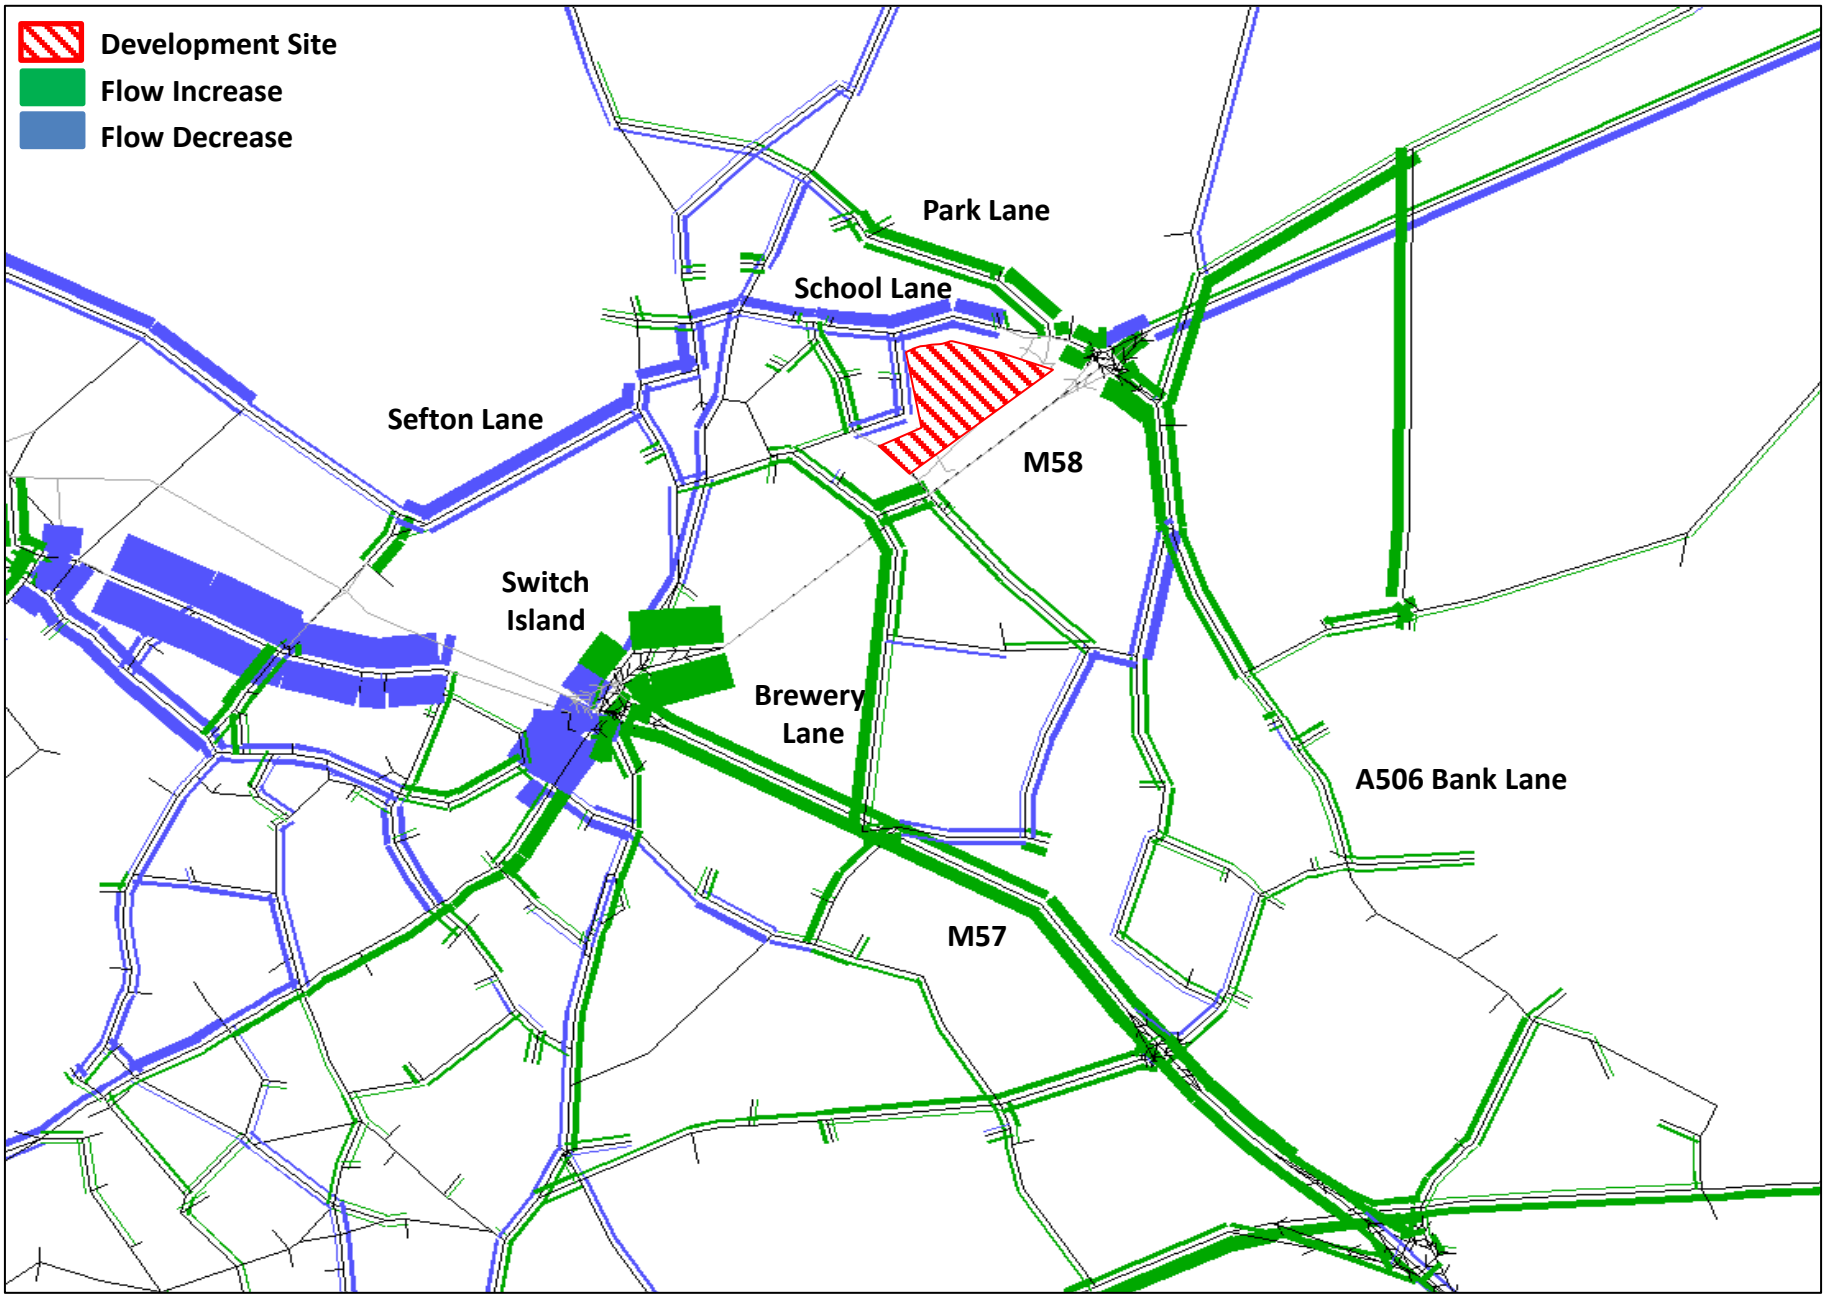

**Land East of Maghull**  
**AM Flow Comparisons – Do Something minus Base**

2034 Flow Comparison (AM): Do Something minus Base – Without Slips Including Spine

2034 Flow Comparison (AM): Do Something minus Base – Without Slips Including Spine – Site zoom

2034 Flow Comparison (AM): Do Something minus Base –Including Slips Including Spine

2034 Flow Comparison (AM): Do Something minus Base – Including Slips Including Spine – Site zoom

**Land East of Maghull**  
**PM Flow Comparisons – Do Something minus Base**