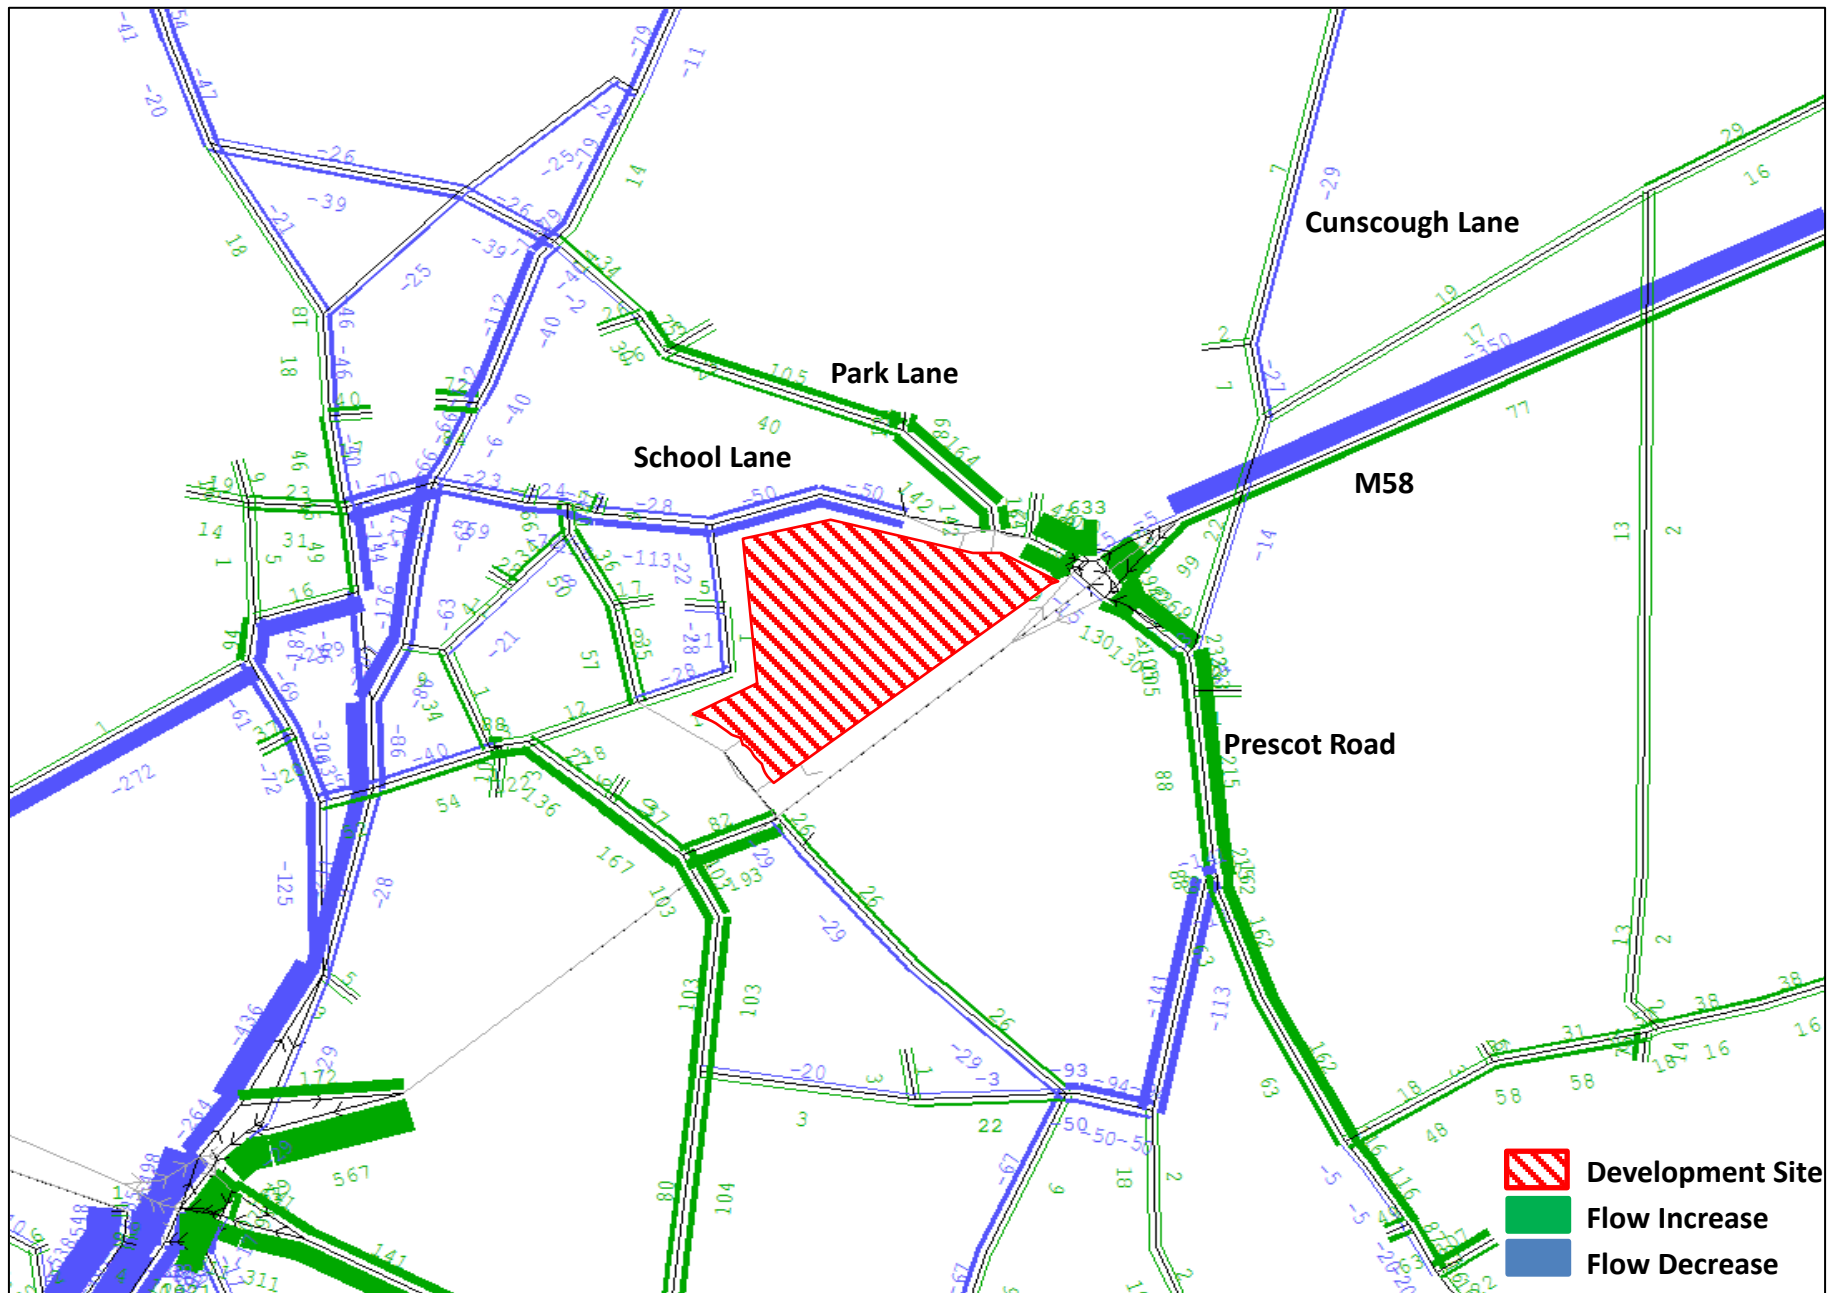

**Land East of Maghull**  
**AM Flow Comparisons – Do Something minus Base**

2034 Flow Comparison (AM): Do Something minus Base – Without Slips Including Spine

2034 Flow Comparison (AM): Do Something minus Base – Without Slips Including Spine – Site zoom

2034 Flow Comparison (AM): Do Something minus Base –Including Slips Including Spine

2034 Flow Comparison (AM): Do Something minus Base – Including Slips Including Spine – Site zoom

**Land East of Maghull**  
**PM Flow Comparisons – Do Something minus Base**

2034 Flow Comparison (PM): Do Something minus Base – Including Slips Including Spine – Site zoom