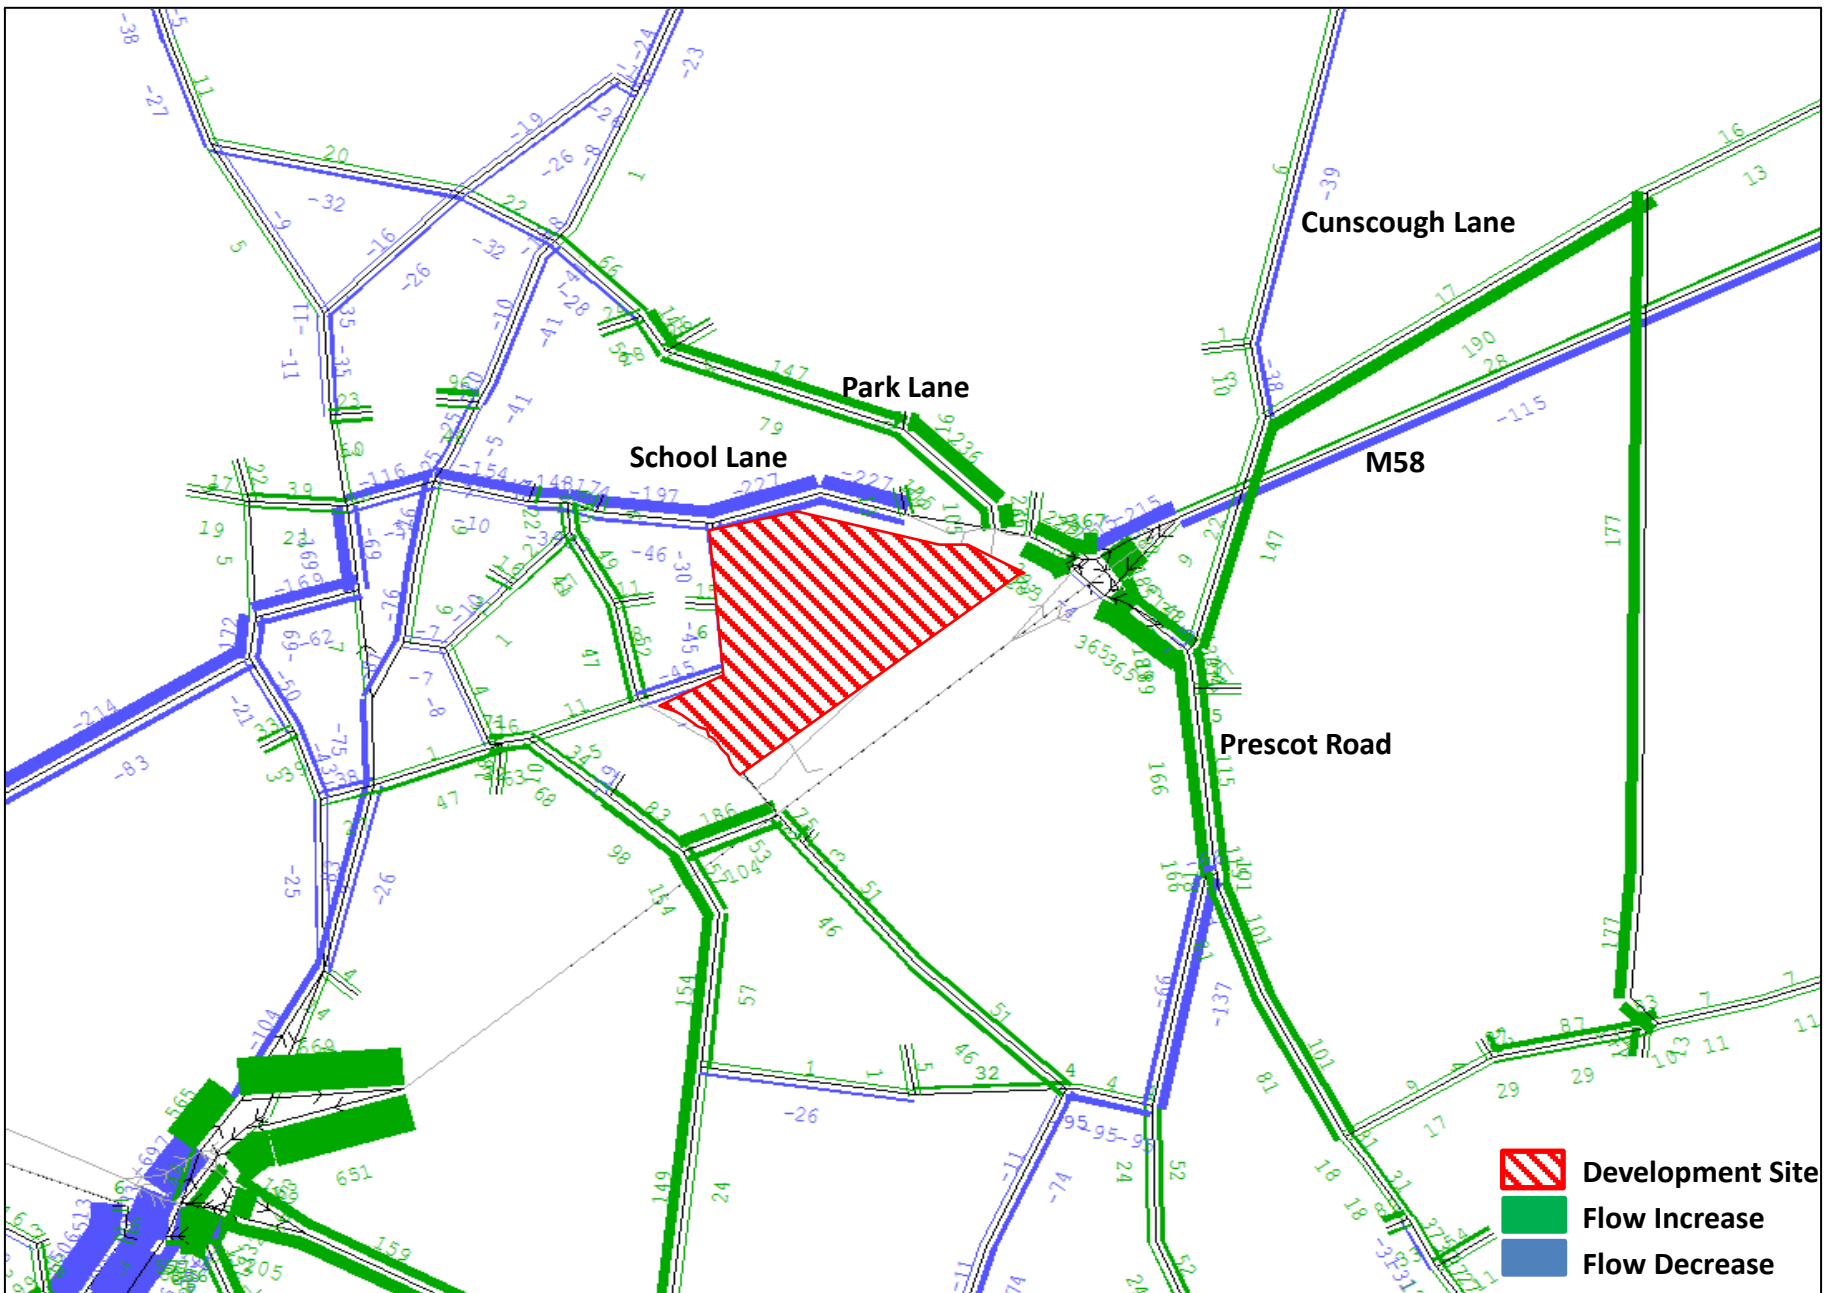

**Land East of Maghull**  
**AM Flow Comparisons – Do Something minus Base**

2034 Flow Comparison (AM): Do Something minus Base – Without Slips Including Spine

2034 Flow Comparison (AM): Do Something minus Base – Without Slips Including Spine – Site zoom

2034 Flow Comparison (AM): Do Something minus Base –Including Slips Including Spine

2034 Flow Comparison (AM): Do Something minus Base – Including Slips Including Spine – Site zoom

**Land East of Maghull**  
**PM Flow Comparisons – Do Something minus Base**