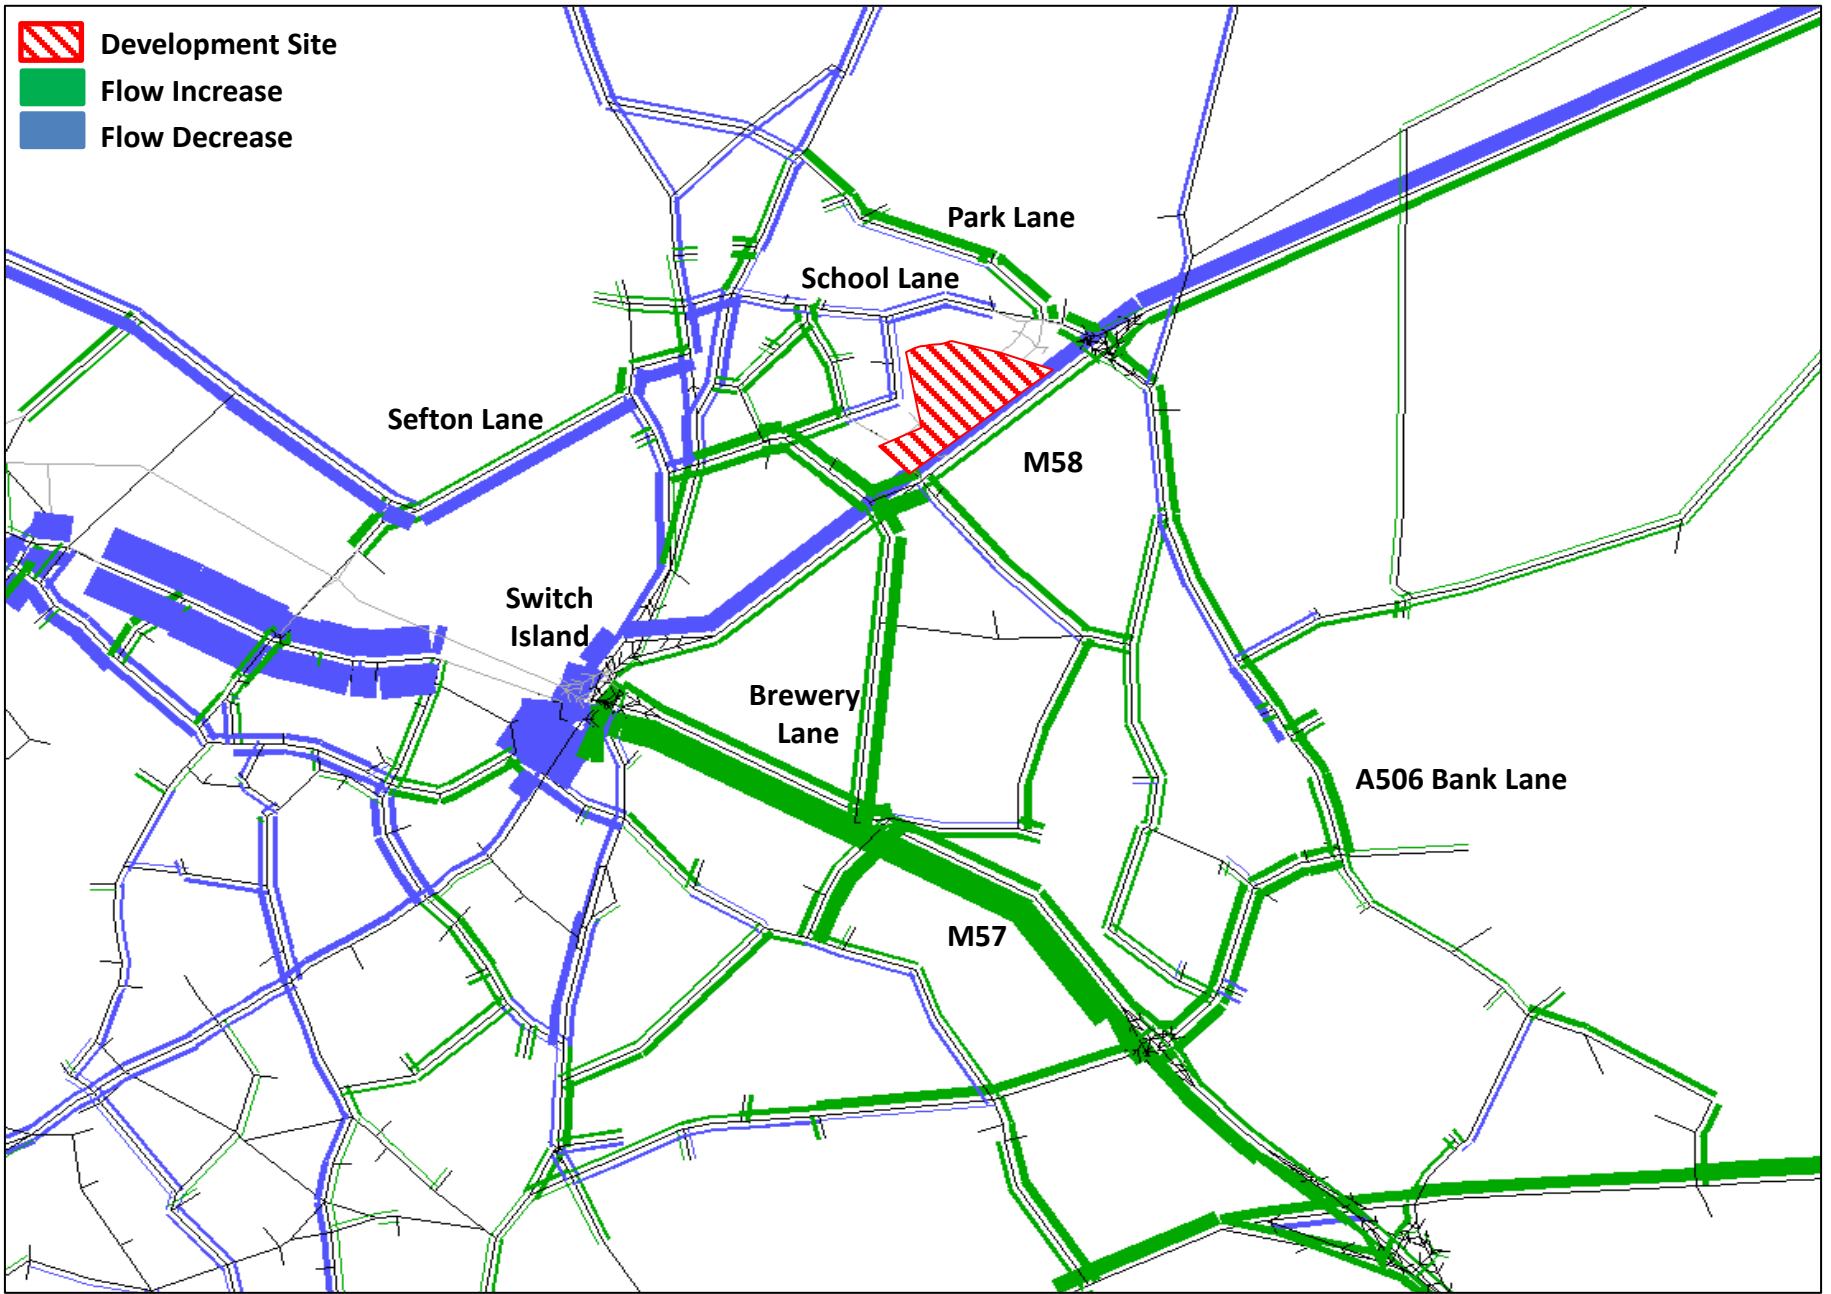

**Land East of Maghull**  
**AM Flow Comparisons – Do Something minus Base**

2034 Flow Comparison (AM): Do Something minus Base – Without Slips Including Spine

2034 Flow Comparison (AM): Do Something minus Base – Without Slips Including Spine – Site zoom

2034 Flow Comparison (AM): Do Something minus Base –Including Slips Including Spine

2034 Flow Comparison (AM): Do Something minus Base – Including Slips Including Spine – Site zoom

**Land East of Maghull**  
**PM Flow Comparisons – Do Something minus Base**