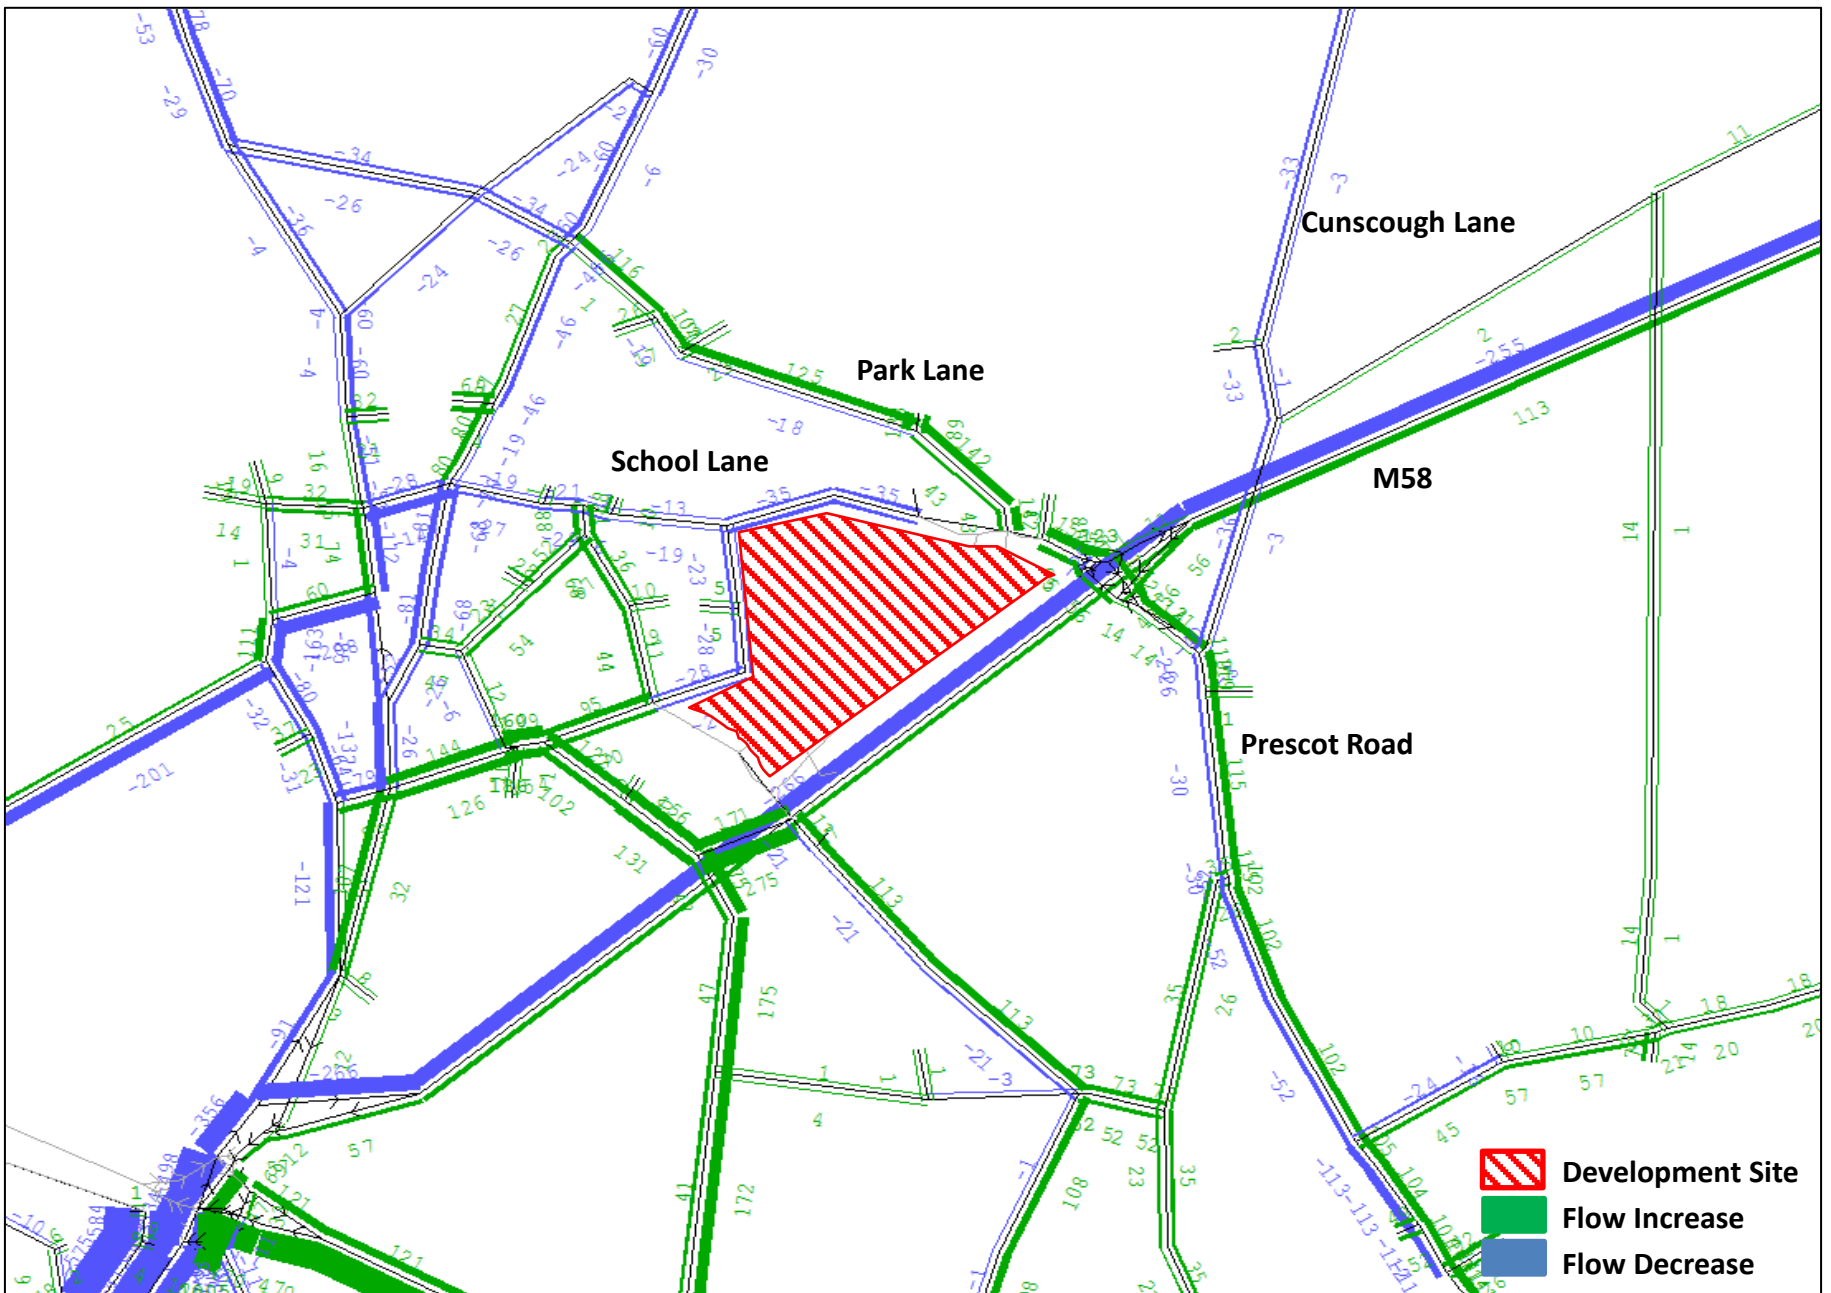

2034 Flow Comparison (PM): Do Something minus Base – Without Slips Including Spine - Site zoom