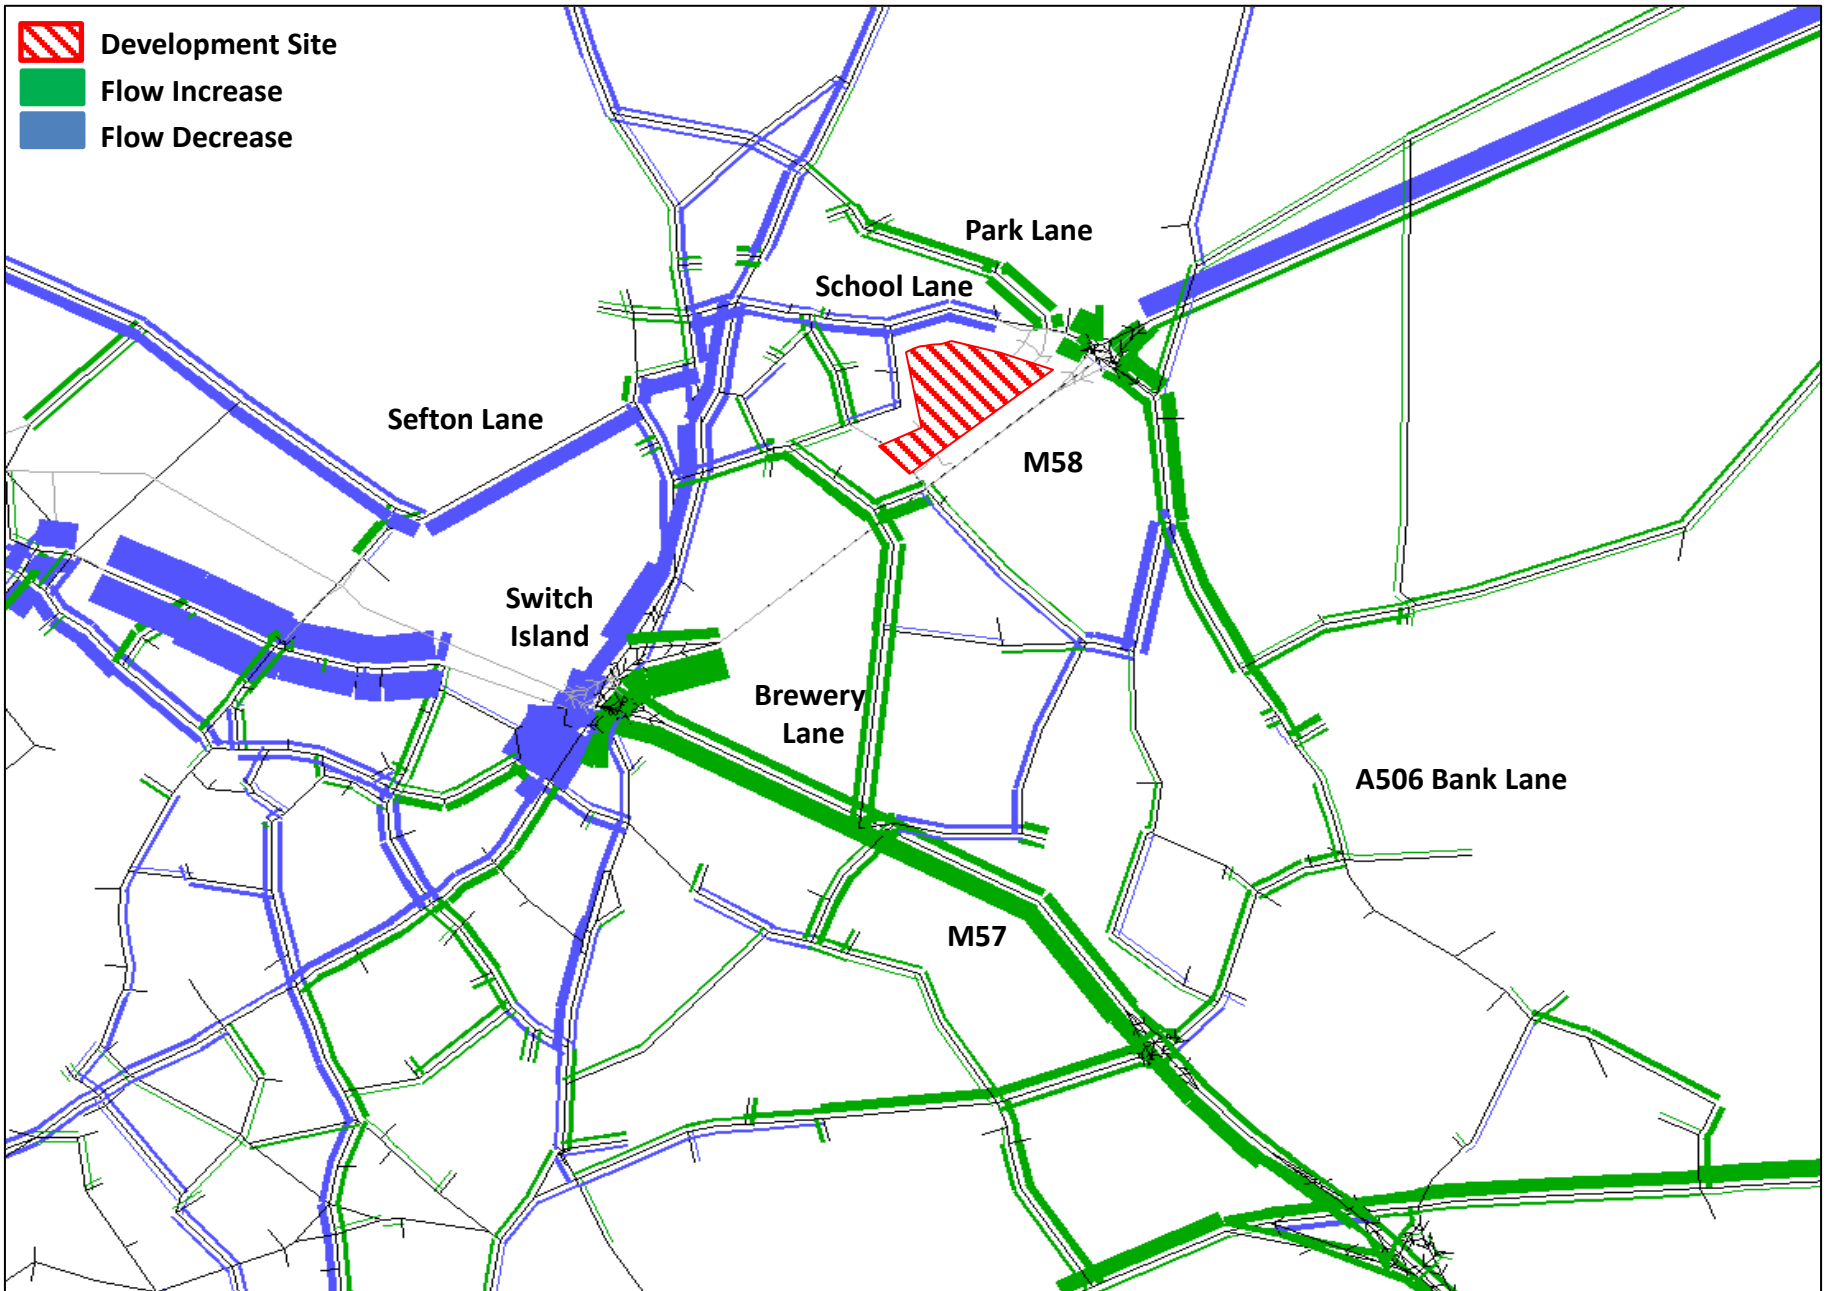

2034 Flow Comparison (PM): Do Something minus Base – Including Slips Including Spine