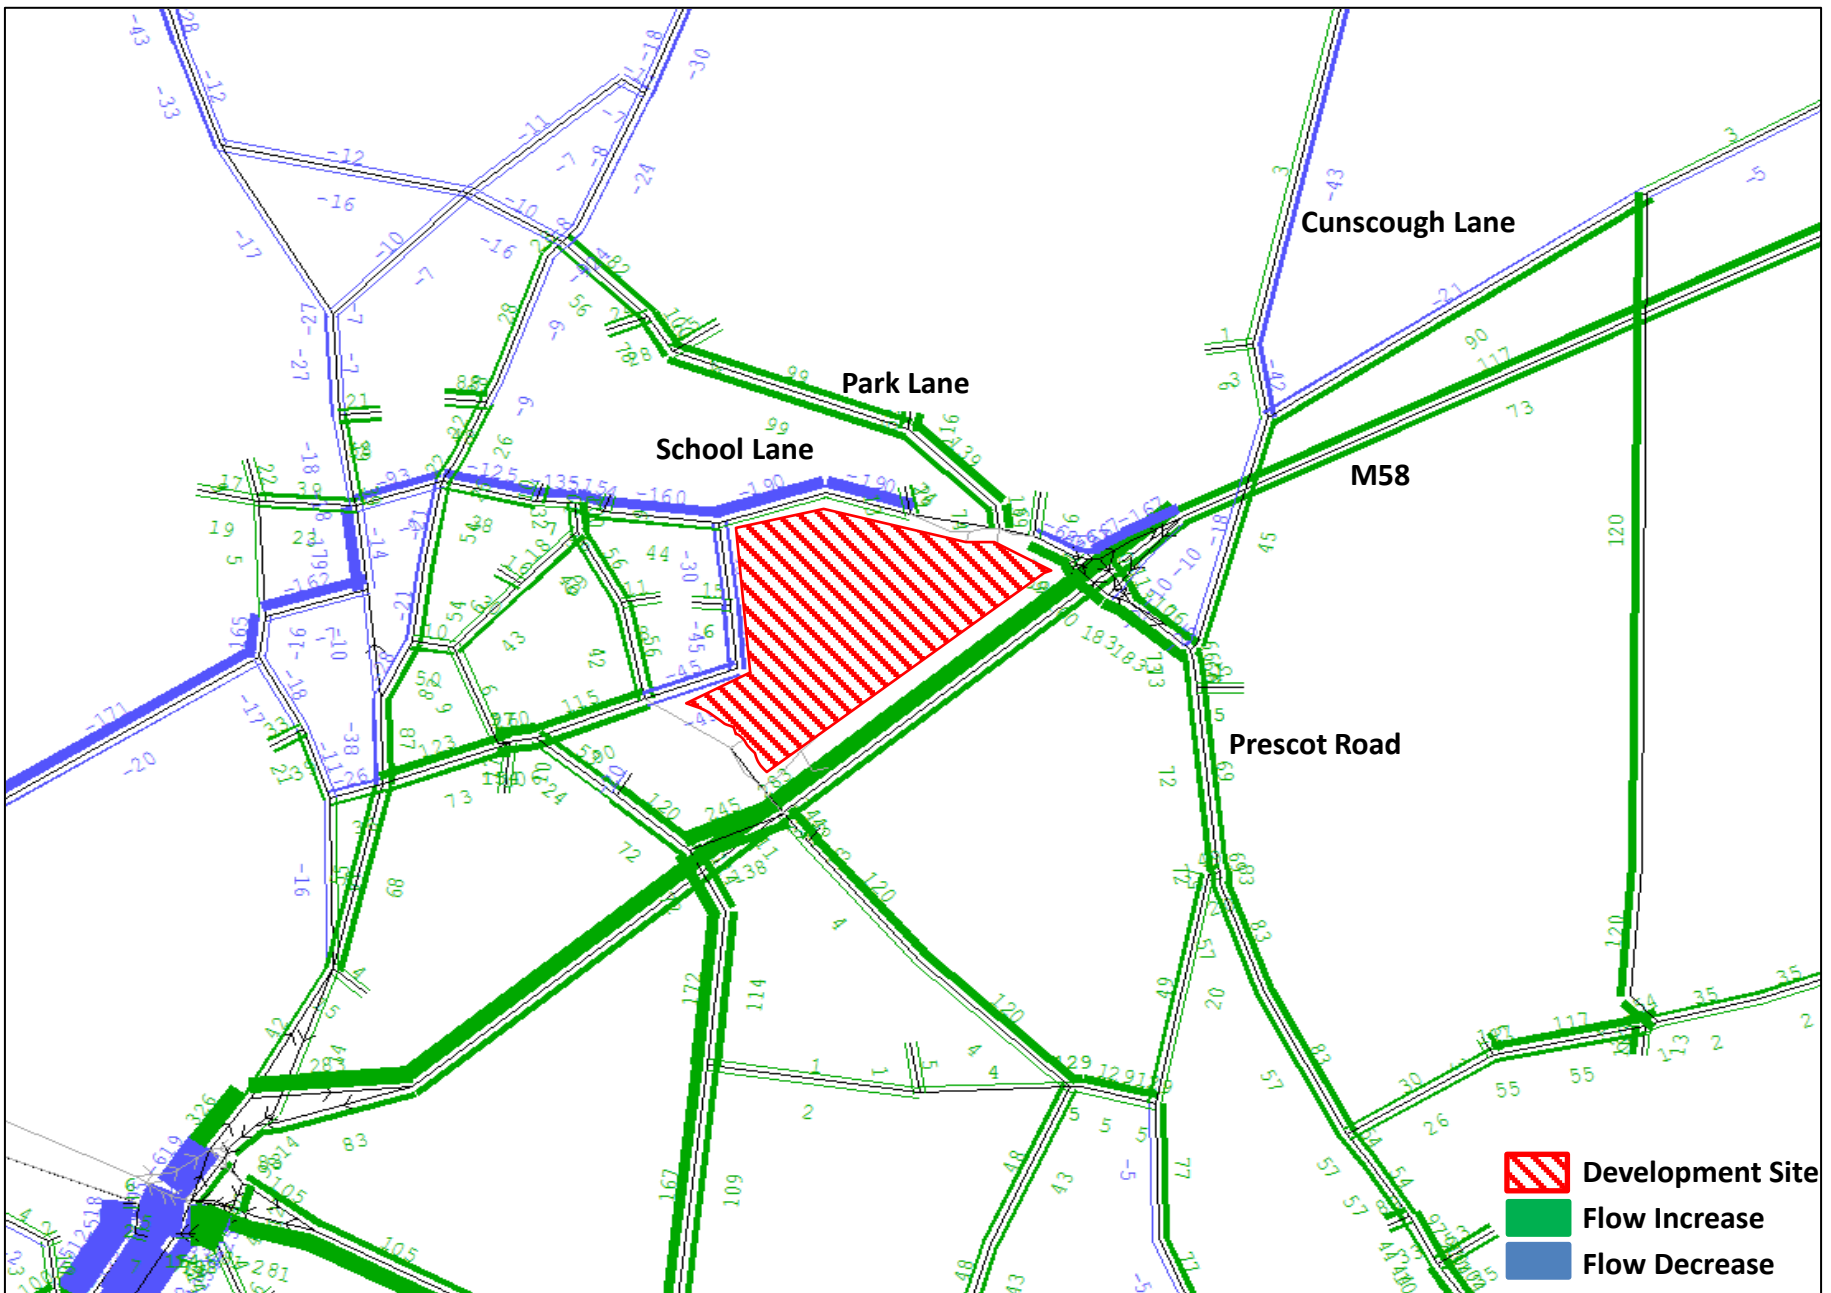

**Land East of Maghull**  
**AM Flow Comparisons – Do Something minus Base**

2034 Flow Comparison (AM): Do Something minus Base – Without Slips Including Spine

2034 Flow Comparison (AM): Do Something minus Base – Without Slips Including Spine – Site zoom

2034 Flow Comparison (AM): Do Something minus Base –Including Slips Including Spine

2034 Flow Comparison (AM): Do Something minus Base – Including Slips Including Spine – Site zoom

**Land East of Maghull**  
**PM Flow Comparisons – Do Something minus Base**